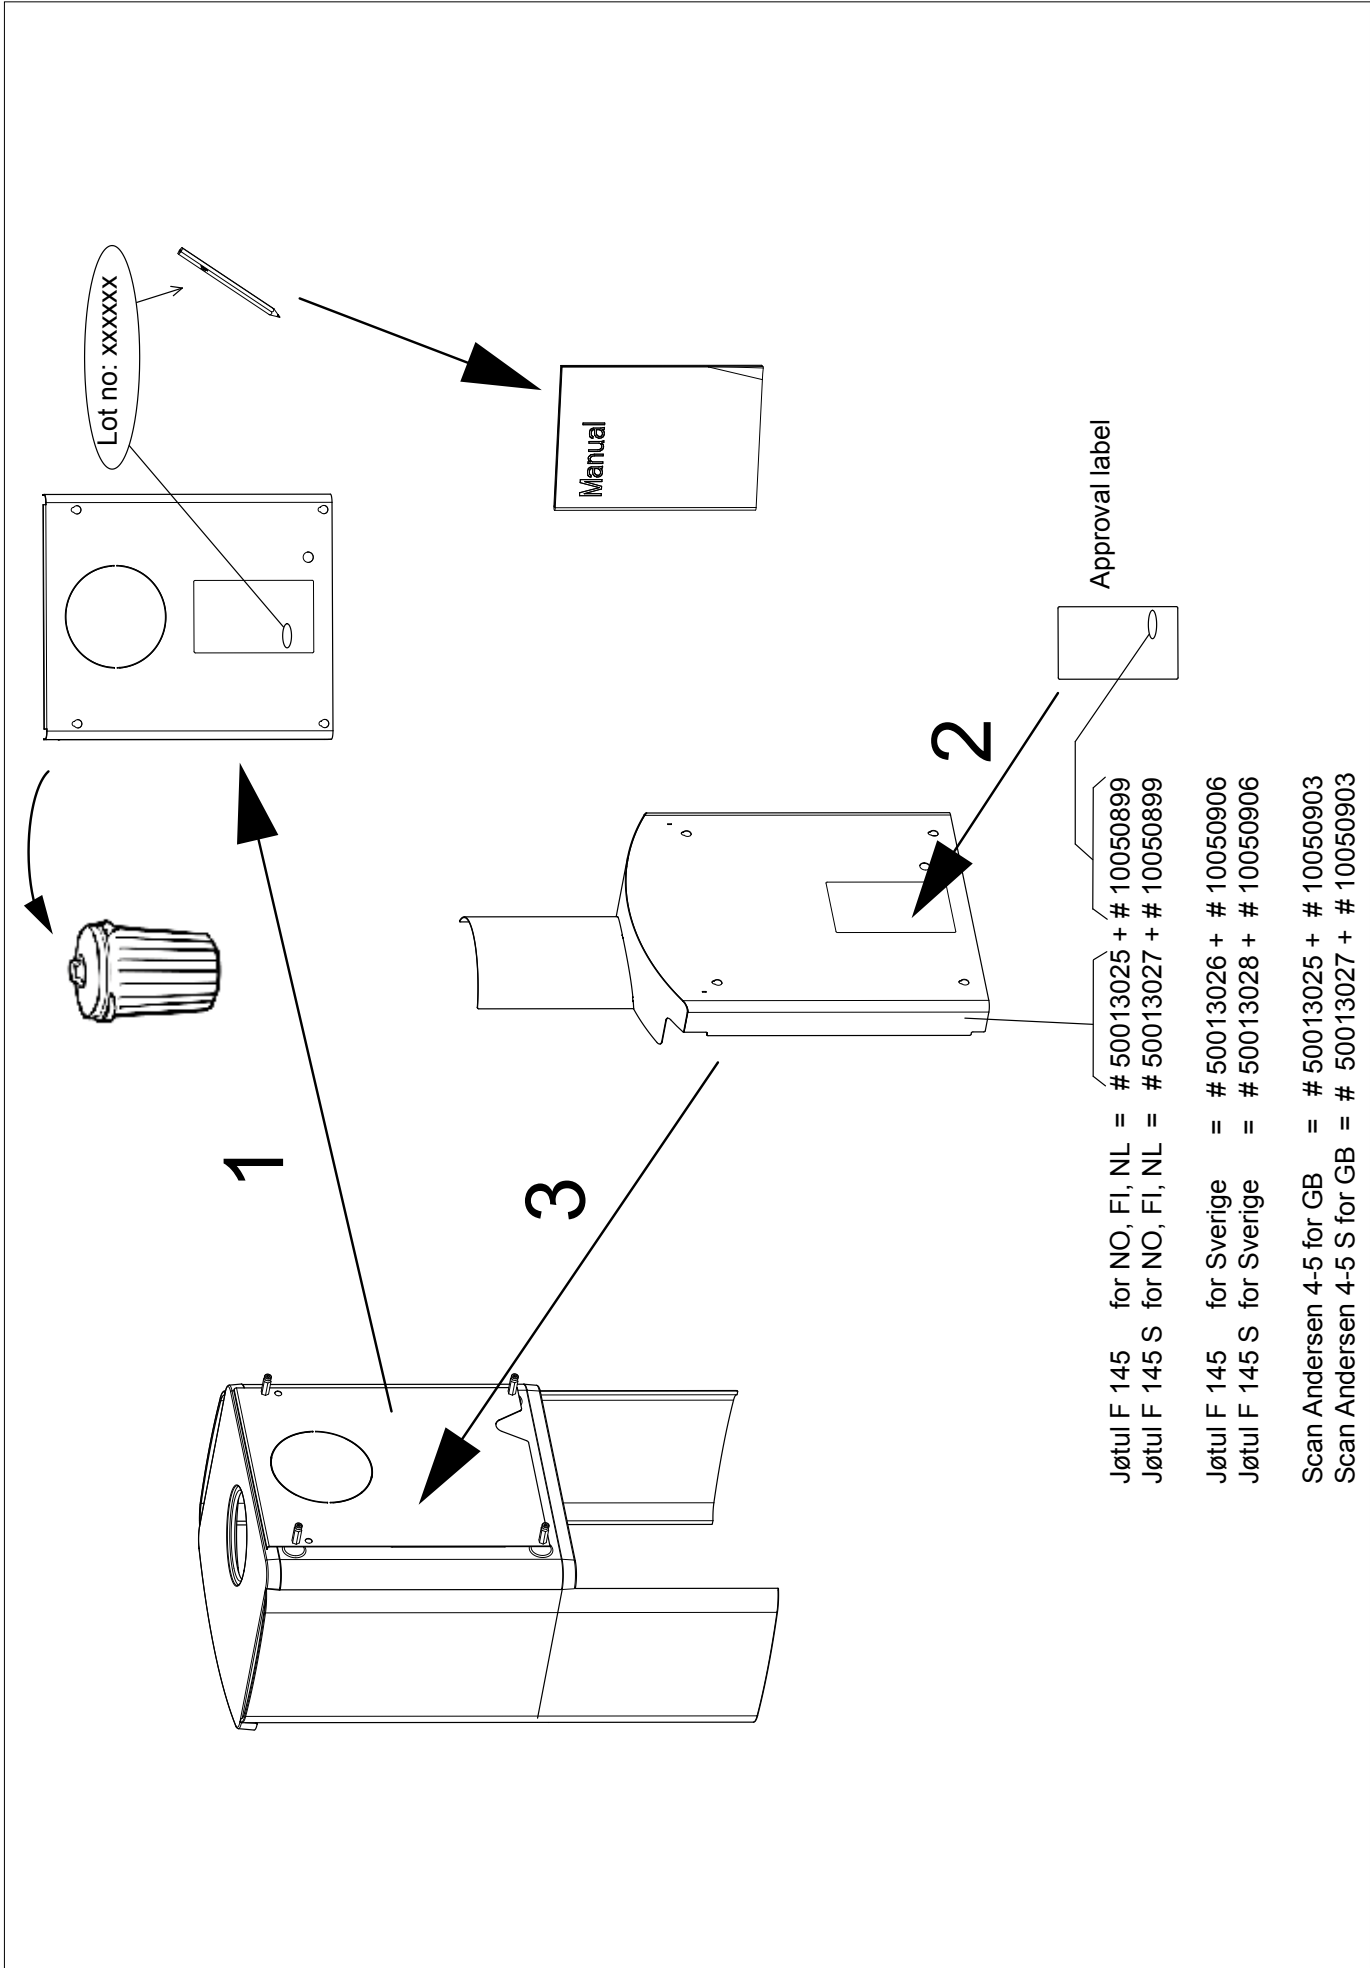

Jøtul F 145 - Konveksjonsplate/
Konvection shield
Manual Version P00

Jøtul F 145 / Jøtul F 145 S / Scan Andersen 4-5 / Scan Andersen 4-5 S

Konveksjonsplate / Convection shield

Art.nr: 50013025
NO, FI, GB, NL

Art.nr: 50013027
NO, FI, NL, GB
For soapstone

Art.nr: 50013026
Sweden

Art.nr: 50013028
Sweden
For soapstone

Manualene må oppbevares under hele produktets levetid. The manuals which are enclosed with the product must be kept throughout the product's entire service life.