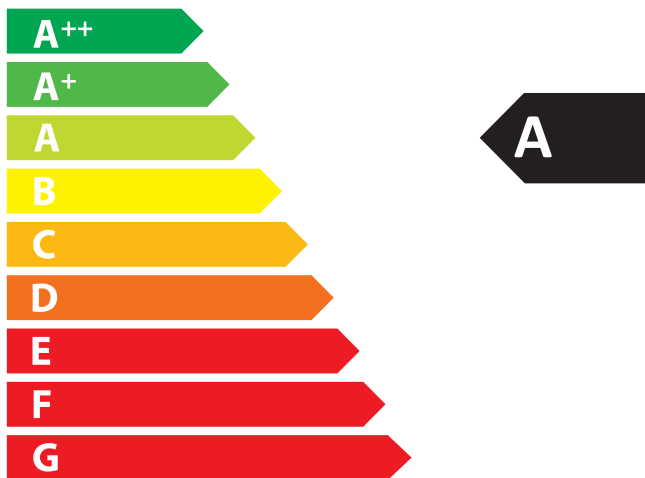

ENERGY

JØTUL AS

F 100 SERIES

5.0
kW