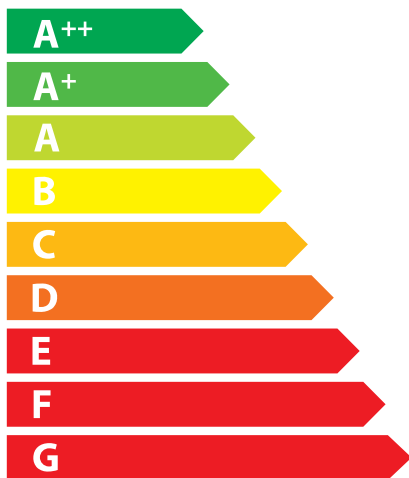

# ENERGY

JØTUL AS

F 130 SERIES

**4.7**  
kW