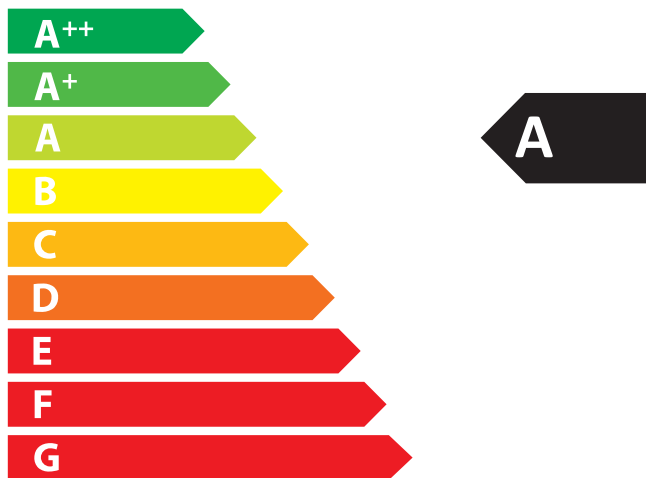

# ENERGY

JØTUL AS

F 145 SERIES

**4.0**  
kW