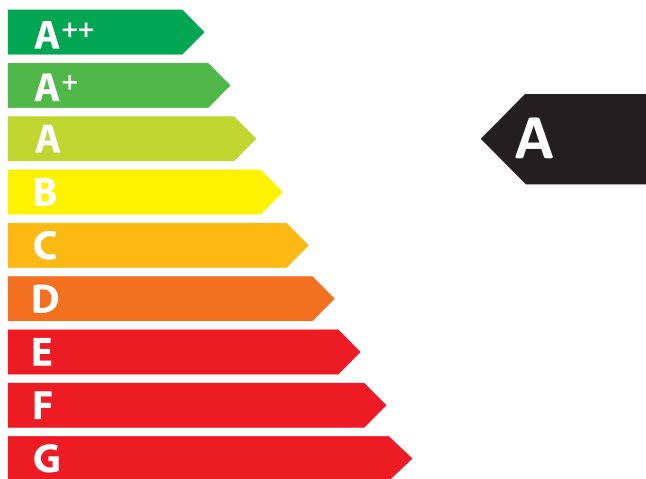

ENERGY

JØTUL AS

F 360 ADVANCE SERIES

6.0
kW